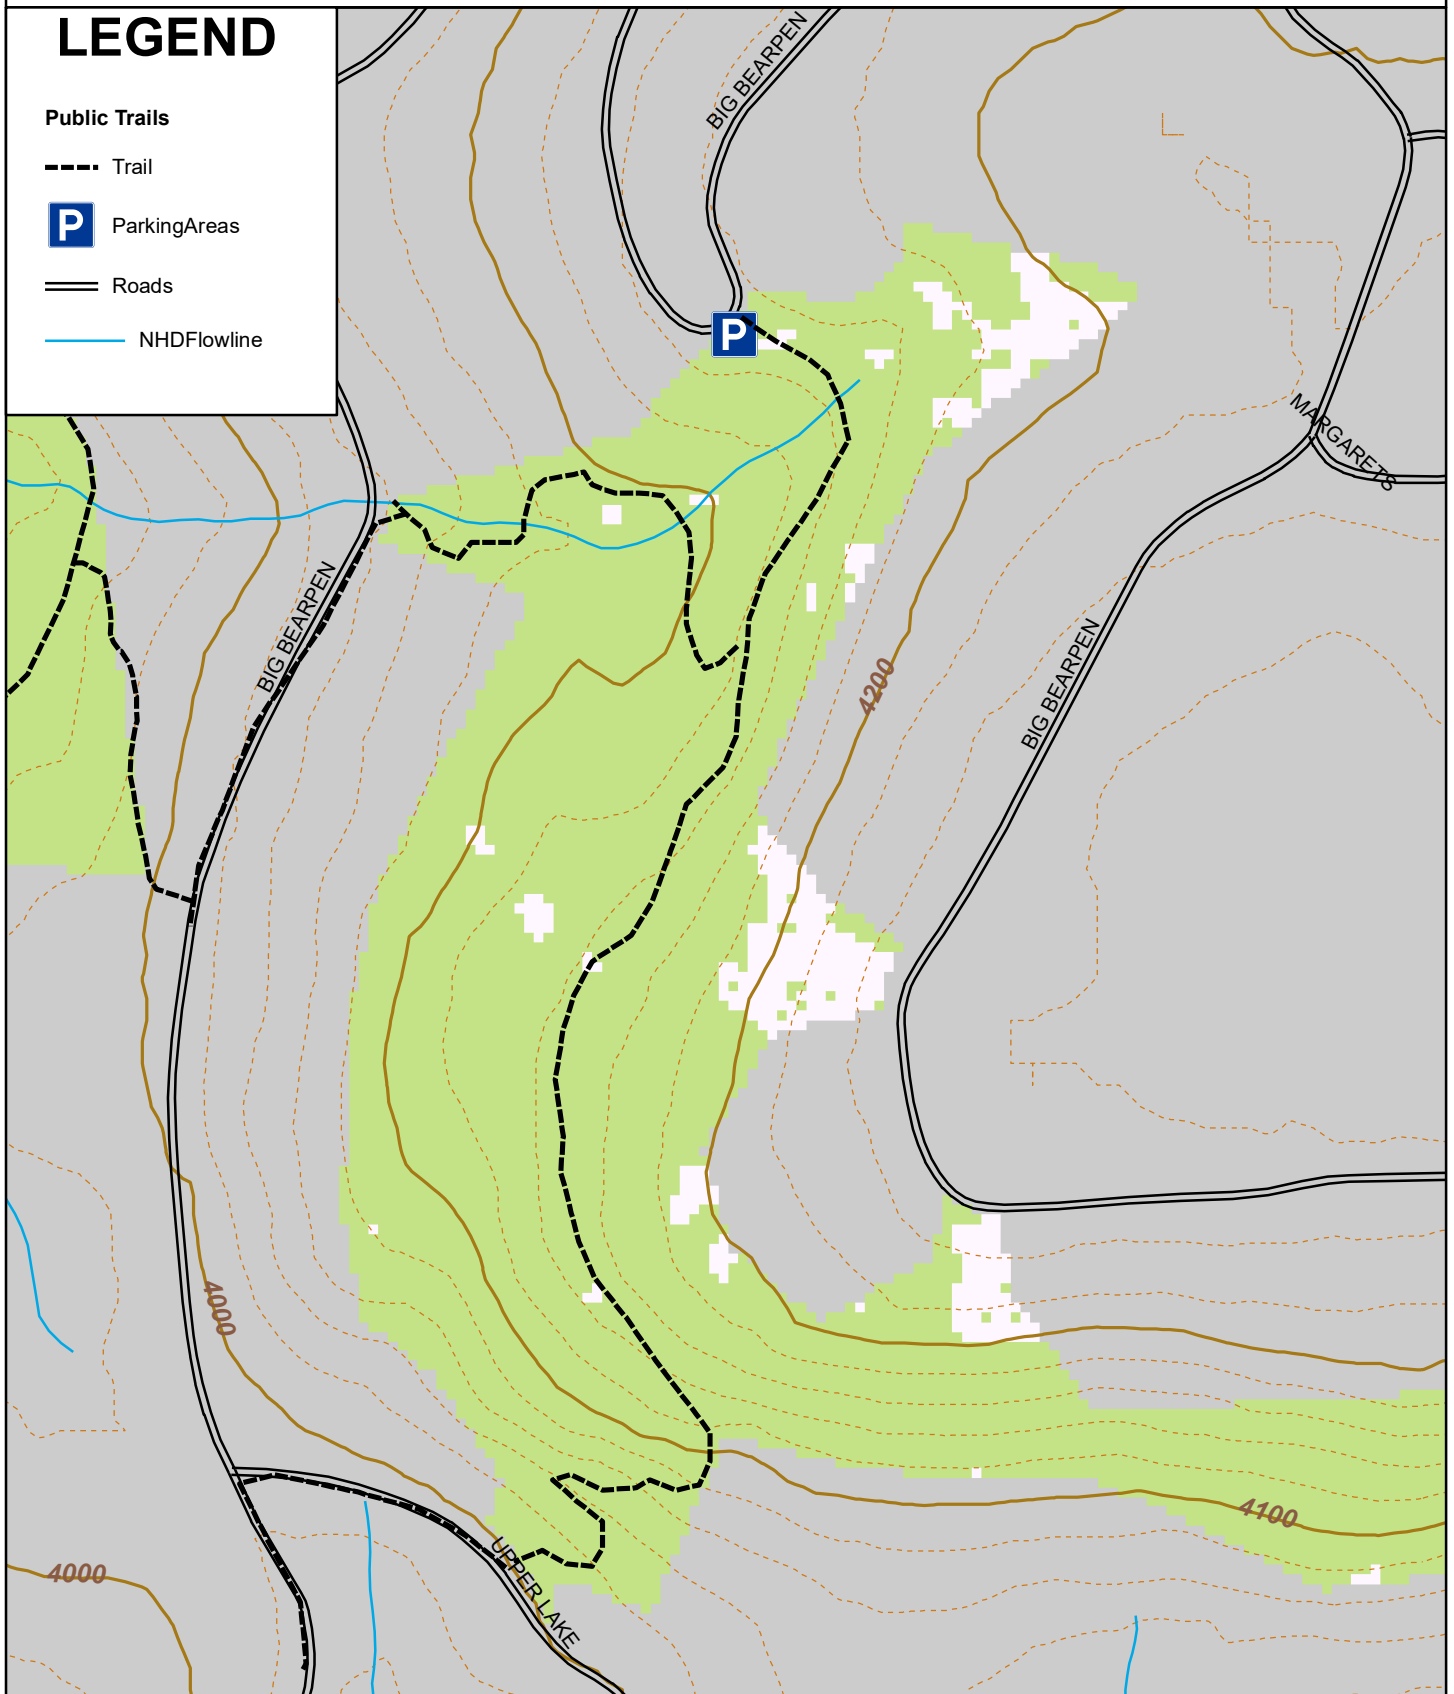

Rhododendron Park

LEGEND

Public Trails

--- Trail

P Parking Areas

== Roads

— NHD Flowline

Highlands-Cashiers
LAND TRUST
"Saving Special Places since 1909"