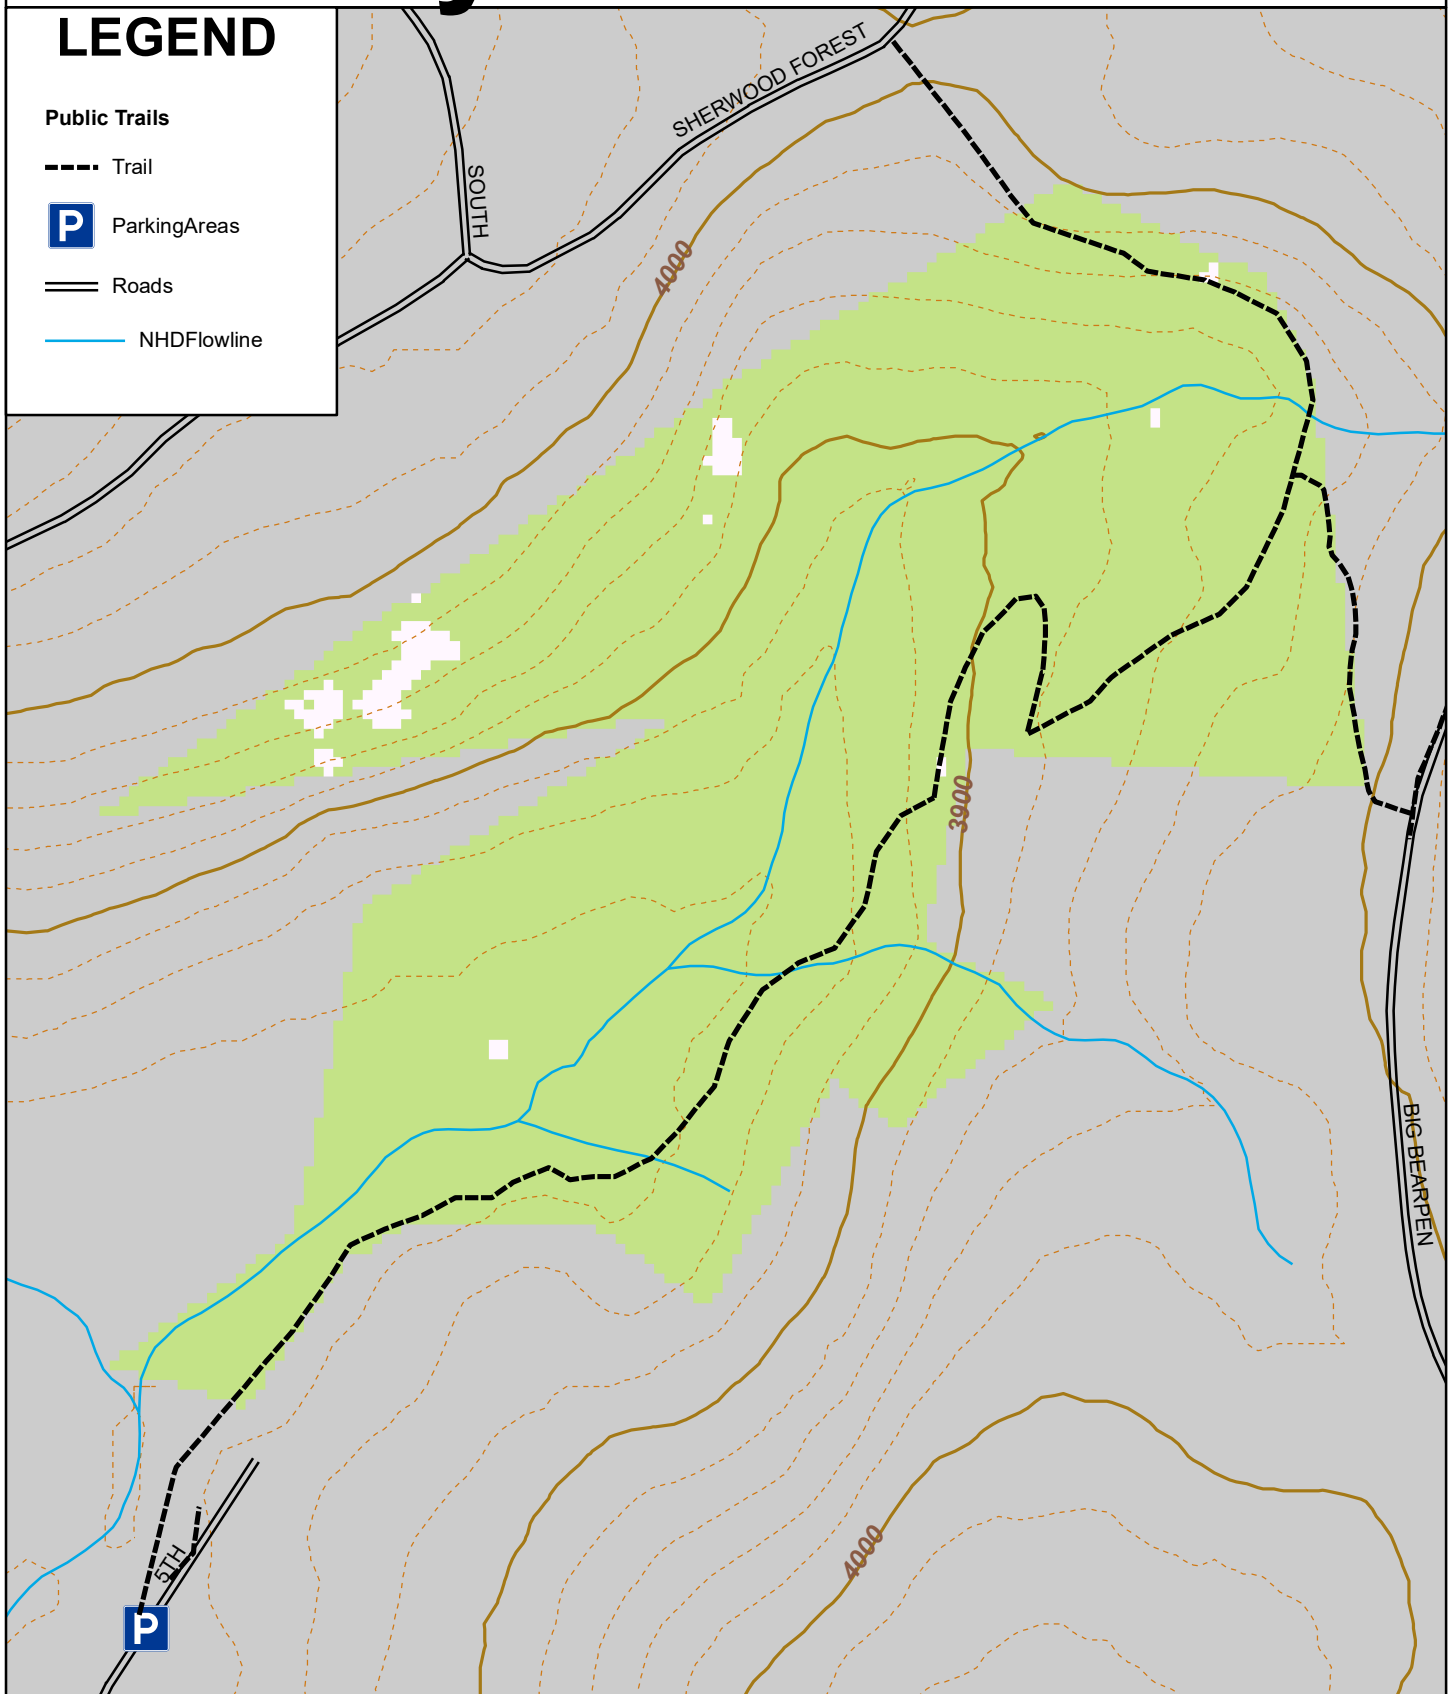

Kelsey Trail Preserve

LEGEND

Public Trails

- Trail
-  Parking Areas
- == Roads
- NHD Flowline

Highlands-Cashiers
LAND TRUST
"Saving Special Places since 1909"