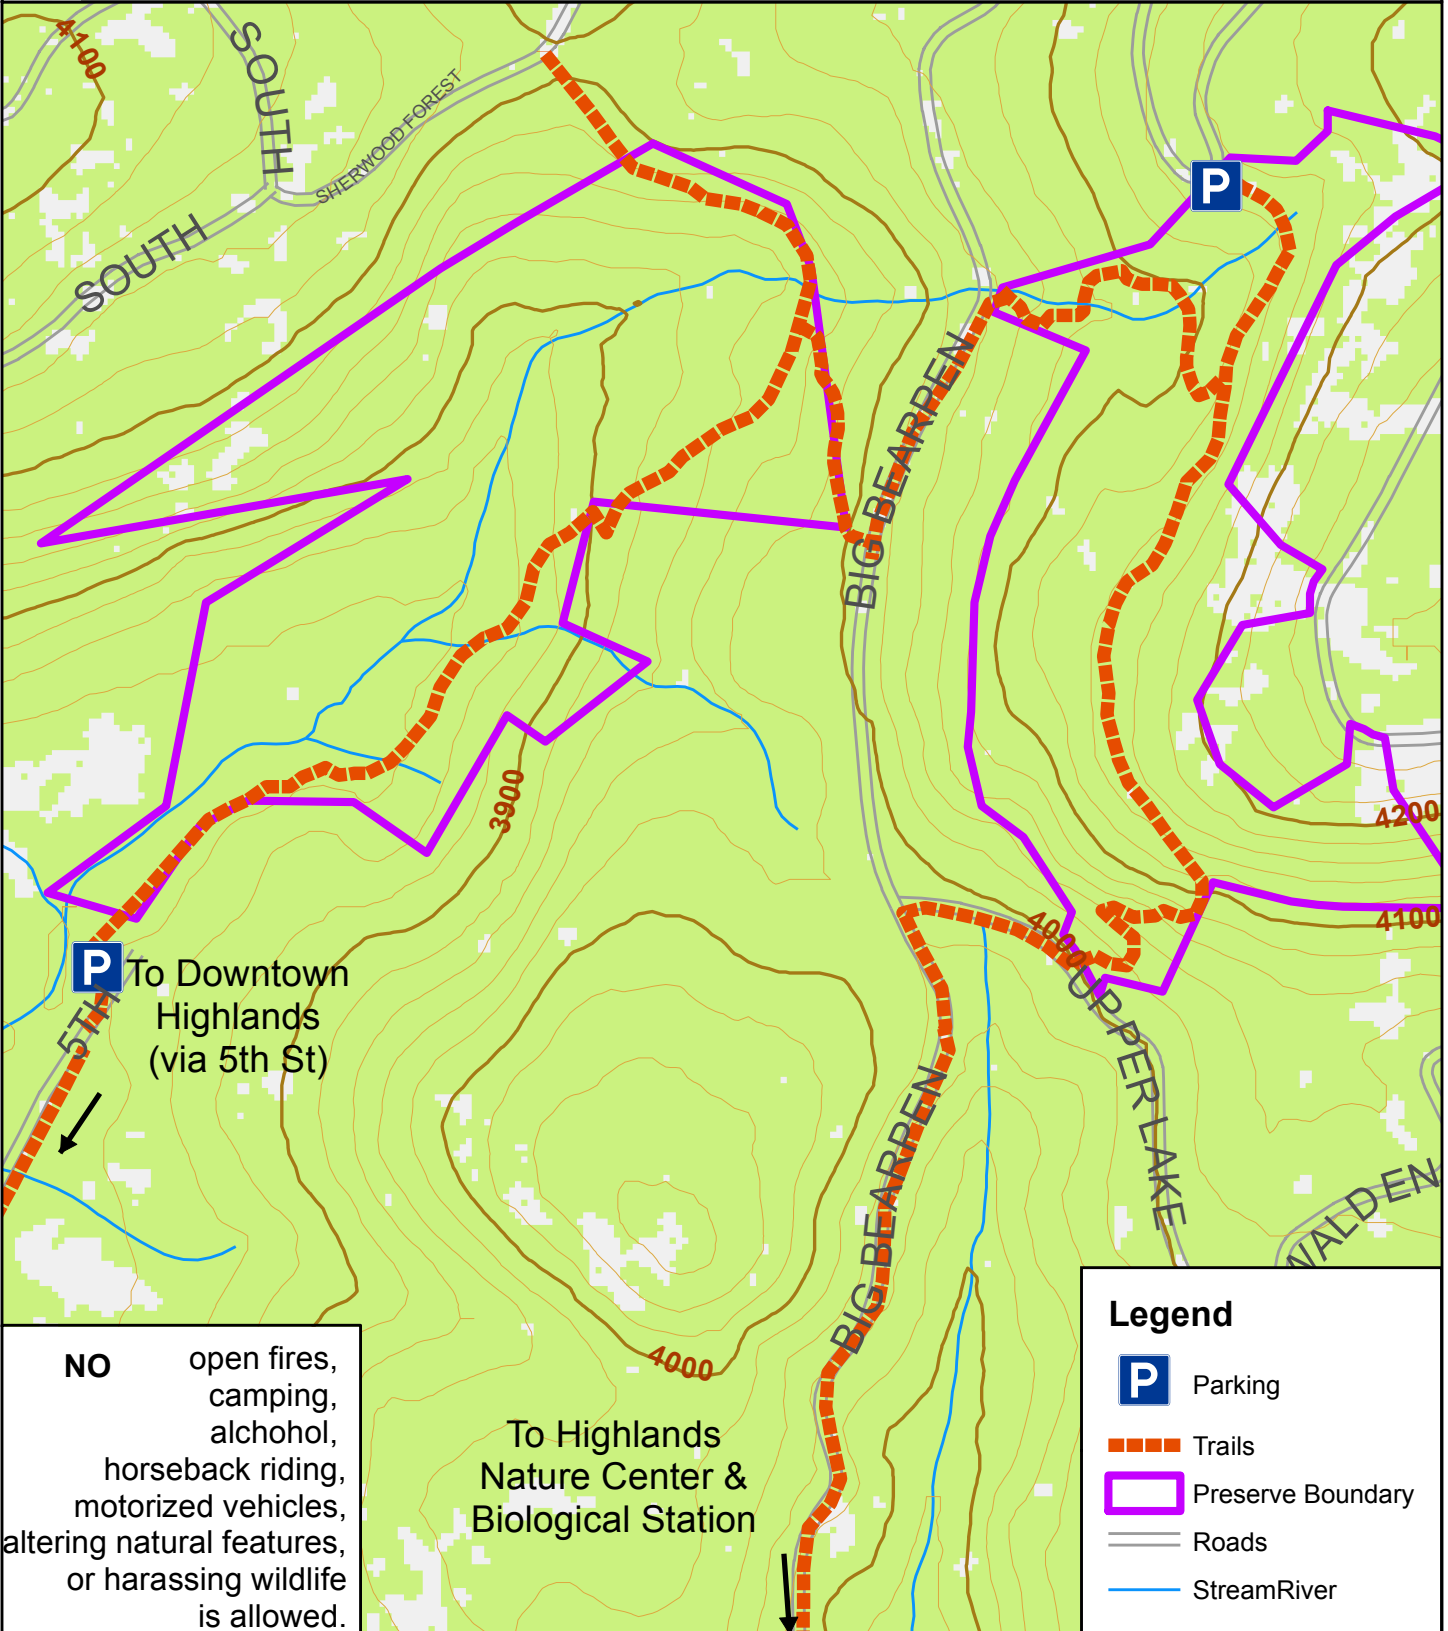

# Kelsey Trail Preserve & Rhododendron Park

**NO** open fires, camping, alcohol, horseback riding, motorized vehicles, altering natural features, or harassing wildlife is allowed.

**Legend**

-  Parking
-  Trails
-  Preserve Boundary
-  Roads
-  Stream/River